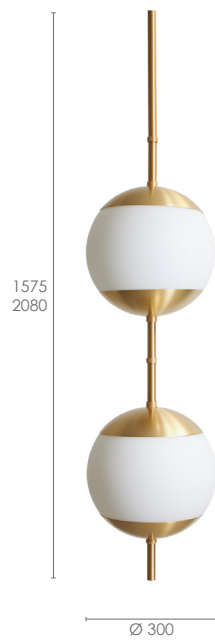

Monroe

Monroe 1 Ceiling with Spot
Total height: 1520 / 2020 mm

Monroe 2 Ceiling
Total height: 1575 / 2080 mm

Monroe Floor